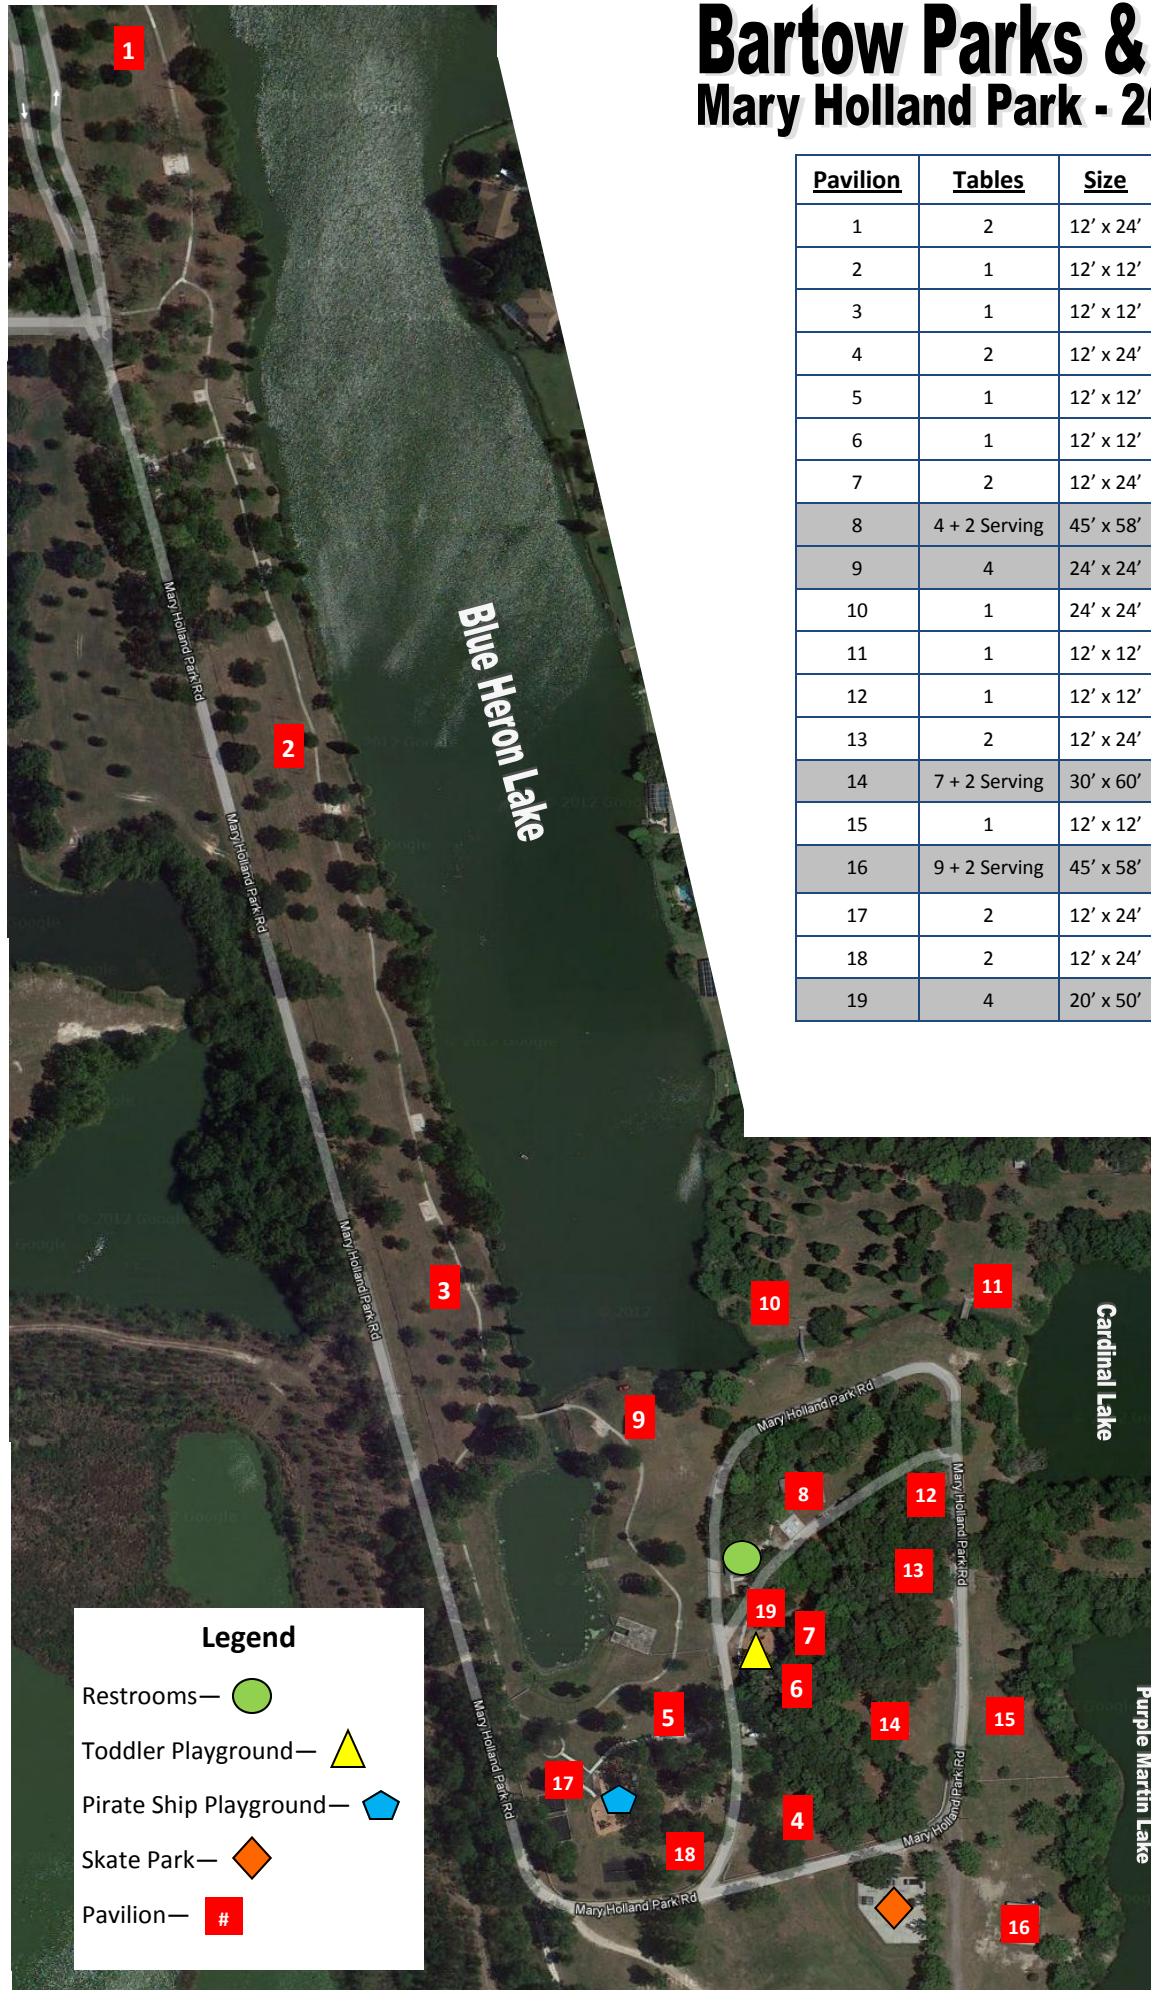

Bartow Parks & Recreation

Mary Holland Park - 2015 Shumate Dr.

<u>Pavilion</u>	<u>Tables</u>	<u>Size</u>	<u>Grill(s)</u>	<u>Price</u>
1	2	12' x 24'	1	\$30.00 +tax
2	1	12' x 12'	1	\$30.00 +tax
3	1	12' x 12'	1	\$30.00 +tax
4	2	12' x 24'	1	\$30.00 +tax
5	1	12' x 12'	1	\$30.00 +tax
6	1	12' x 12'	1	\$30.00 +tax
7	2	12' x 24'	1	\$30.00 +tax
8	4 + 2 Serving	45' x 58'	1	\$60.00 +tax
9	4	24' x 24'	1	\$60.00 +tax
10	1	24' x 24'	1	\$30.00 +tax
11	1	12' x 12'	1	\$30.00 +tax
12	1	12' x 12'	1	\$30.00 +tax
13	2	12' x 24'	1	\$30.00 +tax
14	7 + 2 Serving	30' x 60'	3	\$60.00 +tax
15	1	12' x 12'	1	\$30.00 +tax
16	9 + 2 Serving	45' x 58'	1	\$60.00 +tax
17	2	12' x 24'	1	\$30.00 +tax
18	2	12' x 24'	1	\$30.00 +tax
19	4	20' x 50'	1	\$60.00 +tax